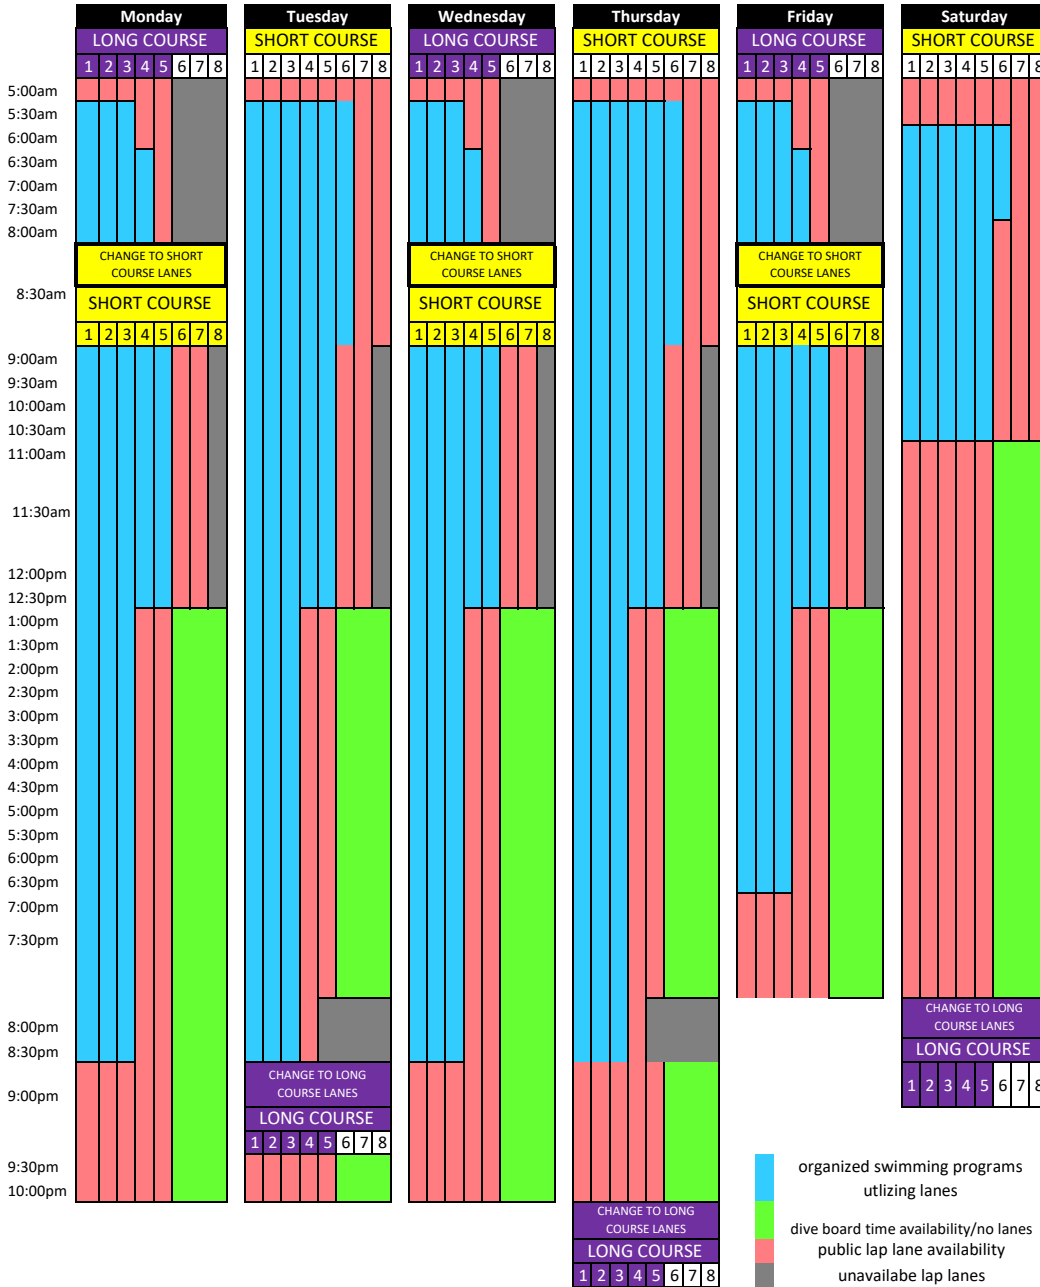

2022 GENERAL HOURS SUMMER LAP LANE & AQUATIC PROGRAMMING SCHEDULE / MAY 30, 2022 - AUGUST 13, 2022

COMPETITION POOL HOURS	
MONDAY - THURSDAY	5:00am - 10:00pm
FRIDAY	5:00am - 8:00pm
SATURDAY	6:00am - 8:00pm
WIBIT TRACK HOURS	
THURSDAYS	7:00PM - 10:00PM
SATURDAYS	12:30PM - 7:00PM
LEISURE POOL HOURS	
MONDAY - SATURDAY	12:30pm - 7:00pm
PUBLIC SWIM LESSON TIMES	
MONDAY - THURSDAY	9:00am - 1:00pm
	4:30pm - 7:00pm
DIVING BOARD TIMES	
Monday, Wednesday, Friday	1:05pm - 10:00pm (F) 1:05pm - 8:00pm
Tuesday, Thursday	1:05pm - 7:55pm / 9:00pm - 10:00pm
Saturday	12:00pm - 8:00pm
LANE CHANGE TIMES	
MONDAY	8:30am - 9:00am
TUESDAY	9:00pm - 9:30pm
WEDNESDAY	8:30am - 9:00am
THURSDAY	9:00pm - 9:30pm
FRIDAY	8:30am - 9:00am
SATURDAY	8:00pm after close